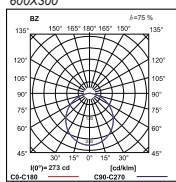

RUBIN LOOK LED SMOOTH

RUBIN LOOK LED SMOOTH

RUBIN LOOK LED SMOOTH
2700LM PLX E IP44 34 840
600X300

h[m]	φ [m]	cos φ=54°	E_{av} [lux]
1	2.75		459
2	5.50		114
3	8.25		50
4	11.0		28
5	13.7		18