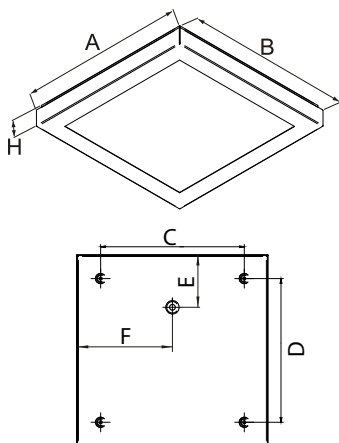

Rubin Look LED Smooth PLX

RUBIN LOOK LED SMOOTH

RUBIN LOOK LED SMOOTH

RUBIN LOOK LED SMOOTH
2700LM PLX E IP44 34 840
600X300

h[m]	φ [m]	cos φ=54°	E _{av} [lux]
1	2.75		459
2	5.50		114
3	8.25		50
4	11.0		28
5	13.7		18

Dimensions/Abmessungen/Les dimensions

Φ [lm]	A (mm)	B (mm)	H (mm)	C (mm)	D (mm)	E (mm)	F (mm)
2700	620	375	61	500	280	188	49
5400	620	625	61	400	400	47	49
5400	1120	375	61	820	280	47	200

RUBIN LOOK LED SMOOTH	19 W	LED	2700
RUBIN LOOK LED SMOOTH	36 W	LED	5400